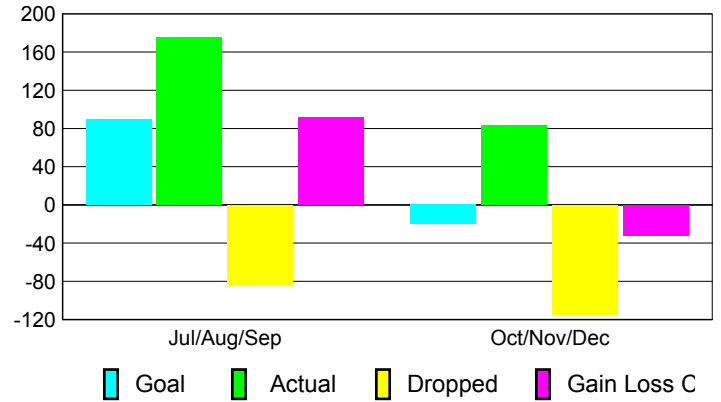

Membership Results 2010-2011

Goal, New, Dropped, Gain/Loss