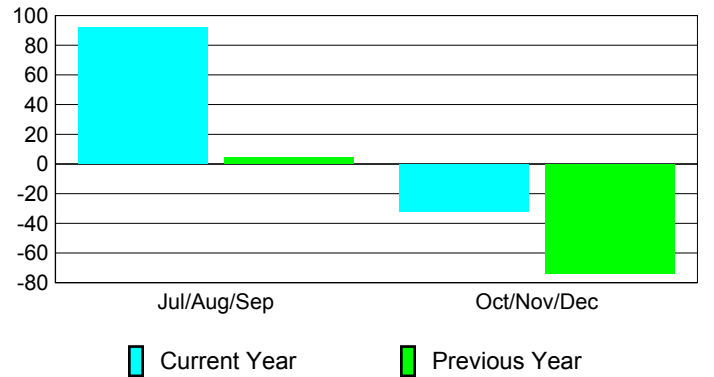

Comparison of Membership Gain/Loss

Current Year Compared to the Previous Year